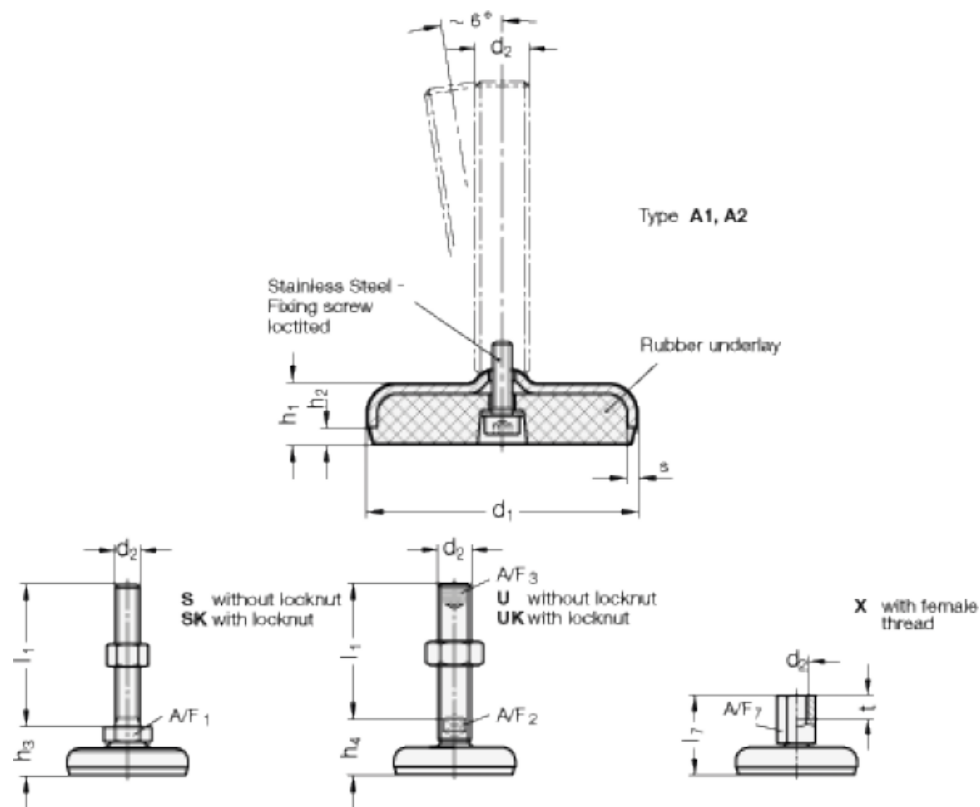

Article number: 2030120M24200A1UK

Description: E+G levelling foot
GN 30-120-M24-200-A1-UK

Note: UK With nut, Hexagon socket at the top, Wrench flat at the bottom

Measures

A/F2 = 19
A/F3 = 12
 d_1 = 120
 d_2 = M24
 h_1 = 22
 h_2 = 6
 h_4 = 42
l1 = 200

s = 4